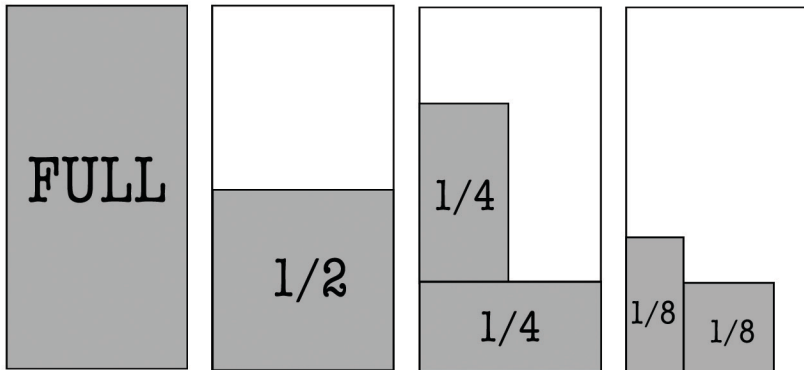

Deadline for all advertising is Monday by 5:00 pm

CUSTOM SIZES: \$8.00/col. in. (Email us for a quote!)

AD DESIGN AVAILABLE: Up to \$50/ad depending on size and complexity.

Display ADS

All sizing is listed in width x height

- **FULL PAGE** 10" x 20" **\$650/week**
- **HALF PAGE** 10" x 10" **\$390/week**
- **QUARTER PAGE** 5" x 10" **\$220/week**
- **EIGHTH PAGE** 10" x 5" **\$125/week**
- 3.25" x 7.5"

Display AD Specials: **LONG TERM DISCOUNT** : 10% off 4 or more consecutive weeks of the same ad.
CHURCH/SCHOOL DISCOUNT : 50% off all display advertising.

Classified ADS (PER WEEK)

STANDARD (black & white)

\$0.30/word with a minimum of \$7.50

- Add-ons: \$5.00 for logo or photo
- \$1.00 for a black border

VISUAL (full color)

- Small (1 column x 1.5") \$20.00/week
- Medium (1 column x 2") \$25.00/week
- Large (1 column x 2.5") \$30.00/week
- X-Large (1 column x 3") \$35.00/week